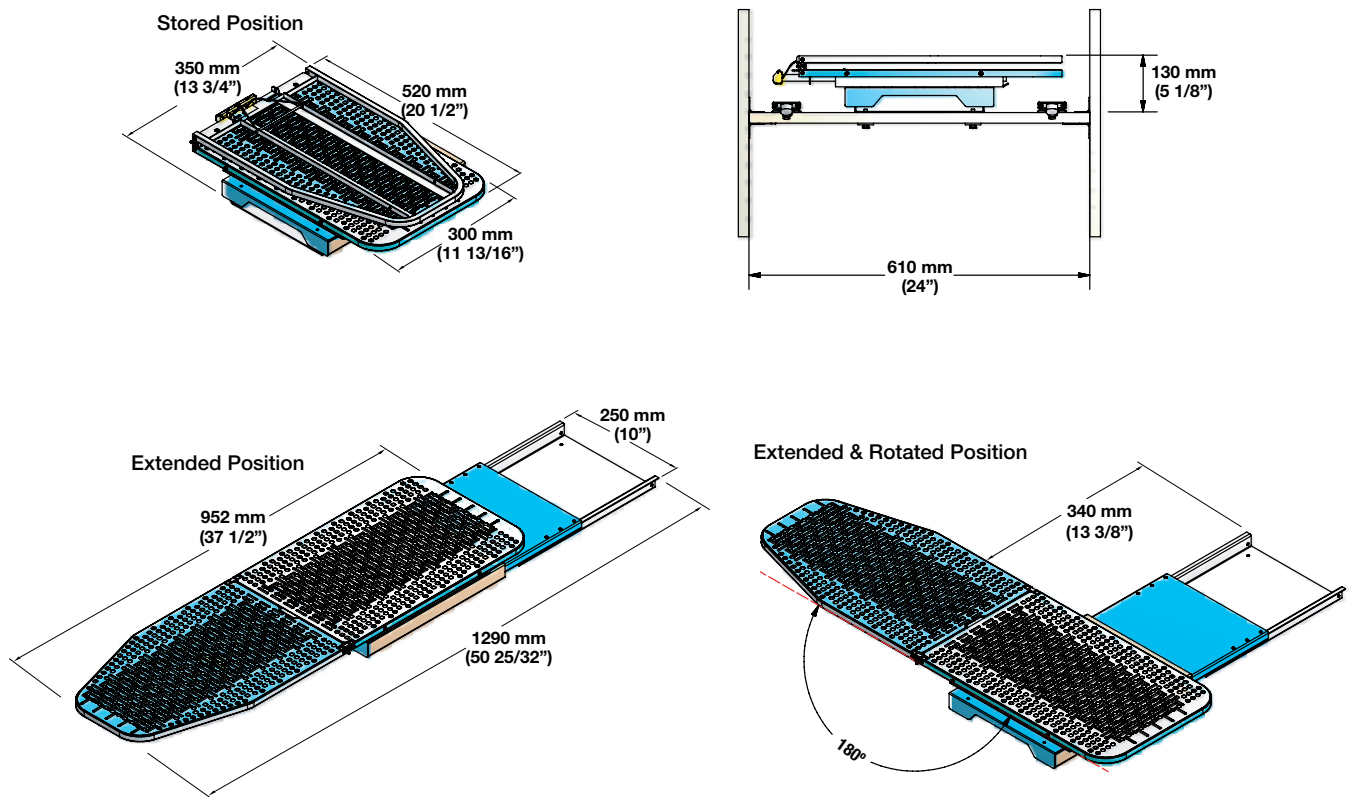

Item No.: 568.60.780

Ironfix® Shelf-mounted

Important Notes:

- Before mounting the Ironfix, it is the end users responsibility to assure that the Cabinet and Shelf are securely affixed, can adequately support the Ironfix when it's extended, and weight of "ironing" is applied.
- Häfele recommends a $\frac{3}{4}$ " (19 mm) thick shelf.
- Do not rely solely on RTA connectors or shelf supports/pins to support this item.
- Specifically included in this kit are 6 pcs. angle brackets and screws which we suggest are used, see Diagram B.
- Ironfix must be mounted on shelf via through holes using provided bolts.
- Use only as an ironing board for clothes! Unsafe for use as a seat, step, or table - misuse may cause serious injury.

Parts List:

1 pc. Ironfix unit
1 pc. mounting template
4 pcs. M6 bolts
6 pcs. angle brackets
24 pcs. #8 x 5/8" screws

Important Dimensions, see Diagram A below

Fits into a 24" wide x 14" deep space
Height: 130 mm (5 1/8")
Width: 520 mm (20 1/2")
Depth: 350 mm (13 3/4")
Extended board length: 952 mm (37 1/2")

Diagram **A**

Instructions:

1. Use included template to mark and drill 4 places 1/4" (6.5 mm) diameter through holes in shelf.
2. Be sure shelf is securely fastened by using included angle brackets and screws, see important notes on previous page and Diagram B below.
3. Attach Ironfix to shelf via through holes using included bolts.
4. Attach drop-down front, see below for suggestions.

Diagram **B**

To attach Drop-Down Front, Häfele recommends using Concealed Cup Hinges for adjustability. Exact location of hinges, dimension of drop-down front, overlay, etc. – to be performed by trial and error.