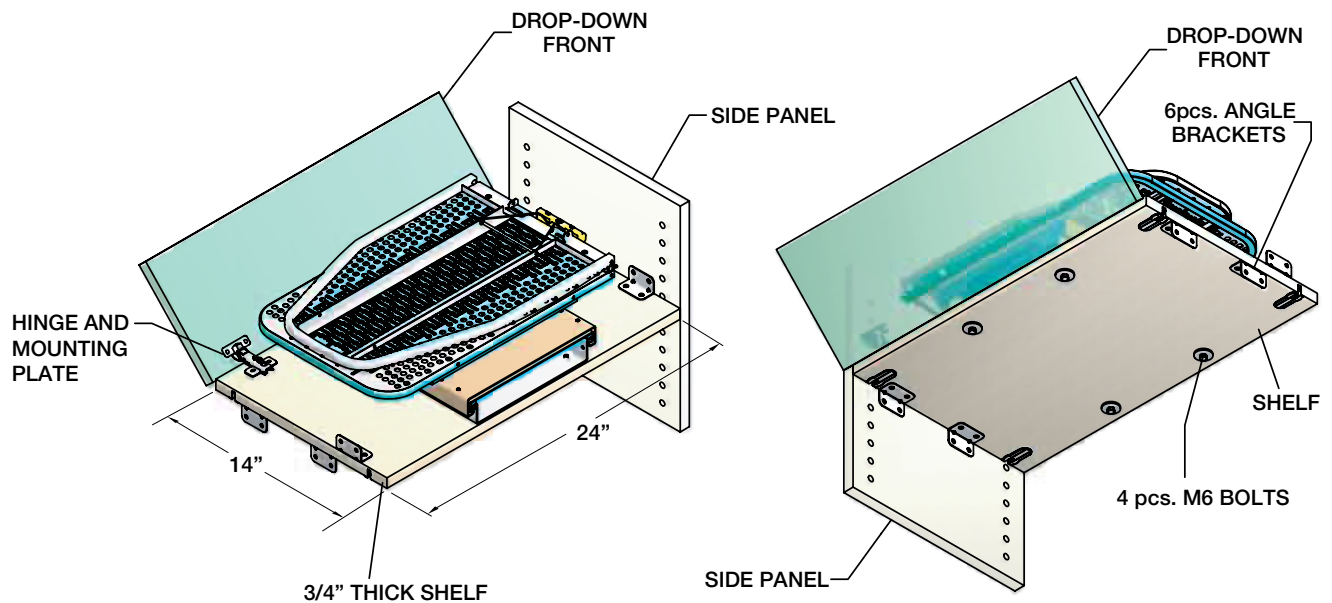

Item No.: 568.60.780

Ironfix® Shelf-mounted

Important Notes:

- Before mounting the Ironfix, it is the end users responsibility to assure that the Cabinet and Shelf are securely affixed, can adequately support the Ironfix when it's extended, and weight of "ironing" is applied.
- Häfele recommends a $\frac{3}{4}$ " (19 mm) thick shelf.
- Do not rely solely on RTA connectors or shelf supports/pins to support this item.
- Specifically included in this kit are 6 pcs. angle brackets and screws which we suggest are used, see Diagram B.
- Ironfix must be mounted on shelf via through holes using provided bolts.
- Use only as an ironing board for clothes! Unsafe for use as a seat, step, or table - misuse may cause serious injury.

Parts List:

1 pc. Ironfix unit
1 pc. mounting template
4 pcs. M6 bolts
6 pcs. angle brackets
24 pcs. #8 x 5/8" screws

Important Dimensions, see Diagram A below

Fits into a 24" wide x 14" deep space
Height: 130 mm (5 1/8")
Width: 520 mm (20 1/2")
Depth: 350 mm (13 3/4")
Extended board length: 952 mm (37 1/2")

Diagram **A**

Instructions:

1. Use included template to mark and drill 4 places 1/4" (6.5 mm) diameter through holes in shelf.
2. Be sure shelf is securely fastened by using included angle brackets and screws, see important notes on previous page and Diagram B below.
3. Attach Ironfix to shelf via through holes using included bolts.
4. Attach drop-down front, see below for suggestions.

Diagram **B**

To attach Drop-Down Front, Häfele recommends using Concealed Cup Hinges for adjustability. Exact location of hinges, dimension of drop-down front, overlay, etc. – to be performed by trial and error.