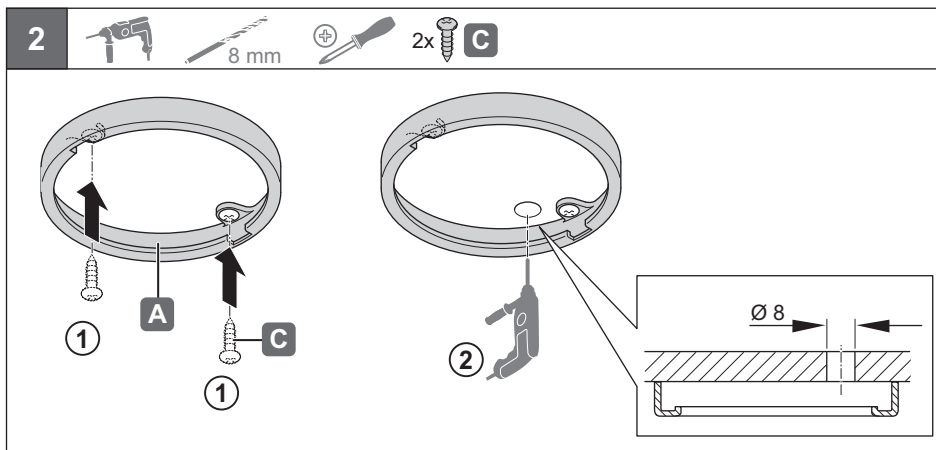

HDE 04/2014