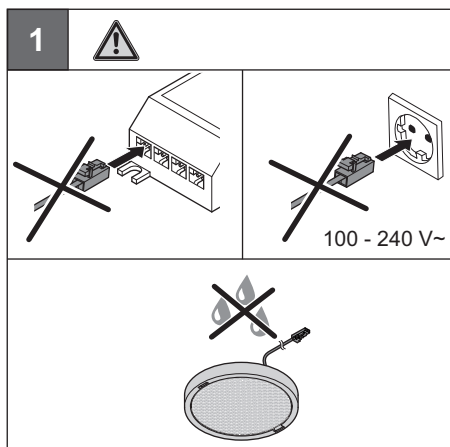

LED 2001

833.73.002

12 V System	K	W	T_A	mm	mm	~ =
833.73.002	6400 K	1.7 W	-20 °C – +35 °C -4 °F – +95 °F	Ø 75 x 11	≥ 85 x 21	833.74.900 833.74.901 833.74.913 833.74.914 833.74.917 833.74.918

732.28.200