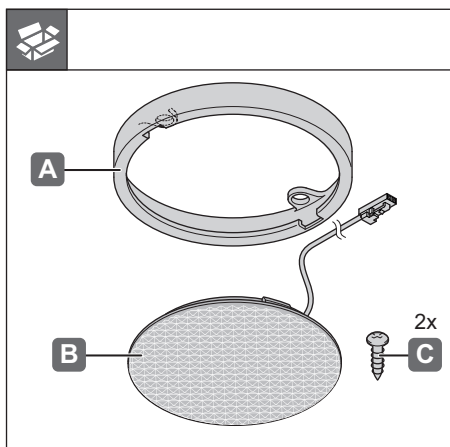

LED 2001

833.73.002

12 V System	K	W	T_A	mm	mm	~ =
833.73.002	6400 K	1.7 W	-20 °C – +35 °C -4 °F – +95 °F	Ø 75 x 11	≥ 85 x 21	833.74.900 833.74.901 833.74.913 833.74.914 833.74.917 833.74.918

732.28.200