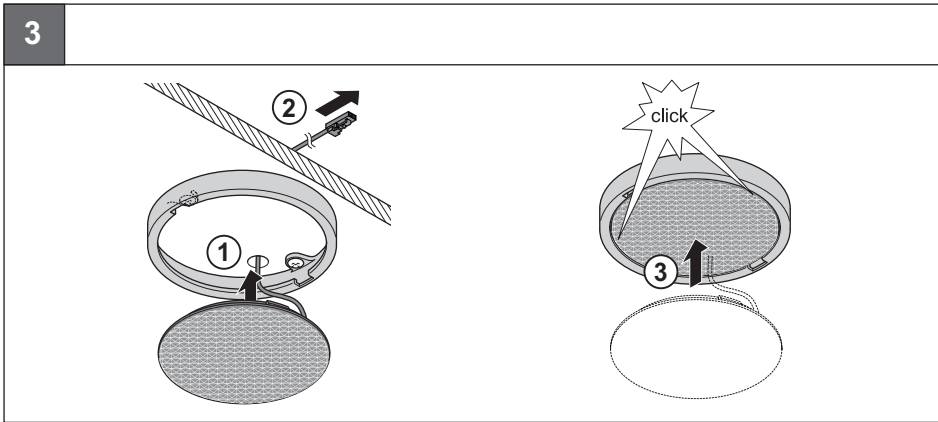

732.28.200

HDE 04/2014