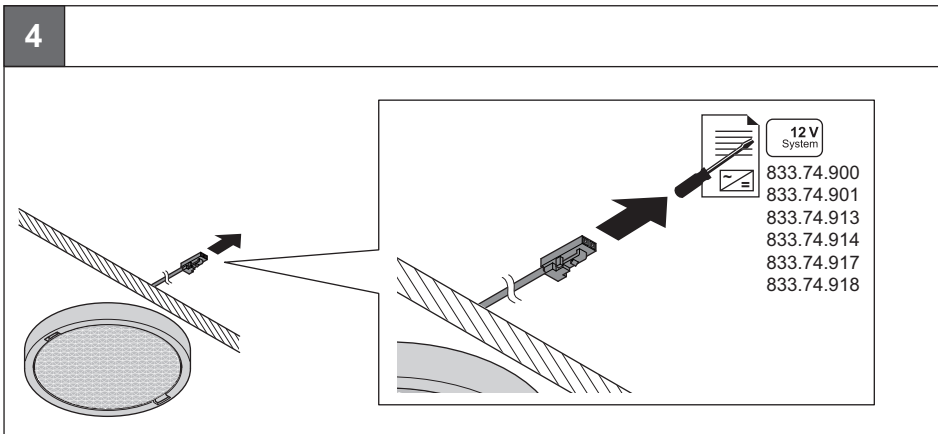

732.28.200

HDE 04/2014