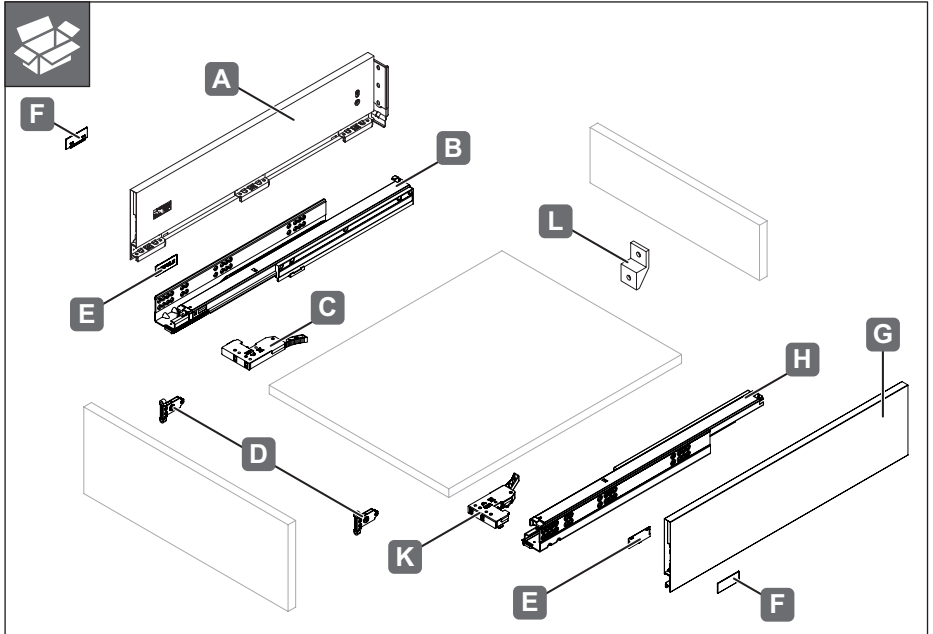

Matrix Box Slim A H128 - synchron

552.22.47x	552.22.48x
552.22.57x	552.22.58x
552.22.77x	552.22.78x

732.25.172

+

i

HDE 22.03.2022

i

* for 19mm Matrix Runner UM A Version