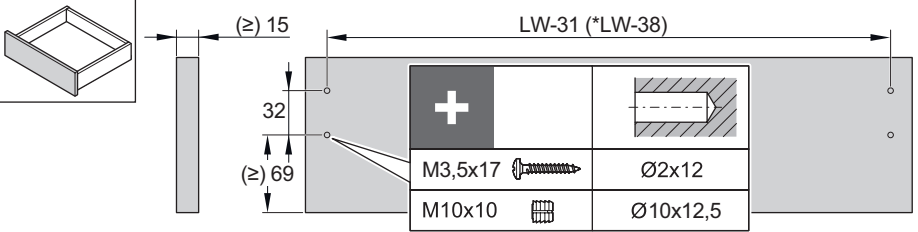

732.25.172

i

* for 19mm Matrix Runner UM A Version