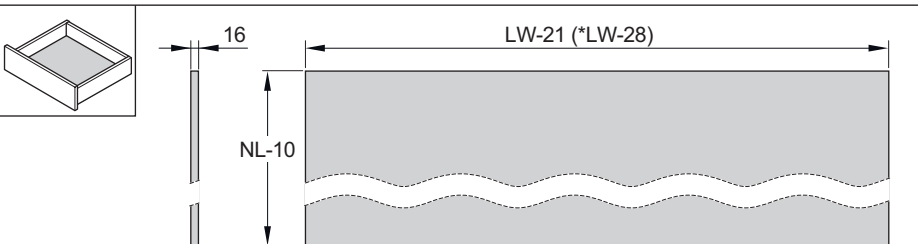

732.25.172

i

* for 19mm Matrix Runner UM A Version