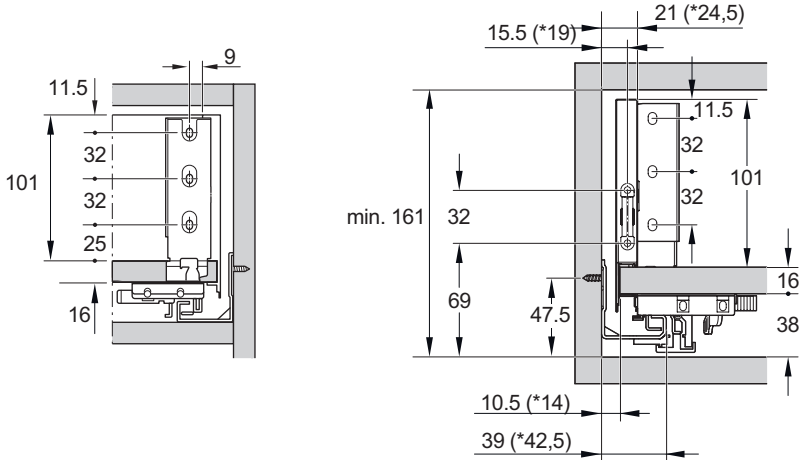

Matrix Box Slim A H128 - synchron

552.22.47x	552.22.48x
552.22.57x	552.22.58x
552.22.77x	552.22.78x

732.25.172

+

i

HDE 22.03.2022

i

* for 19mm Matrix Runner UM A Version

„mm“

732.25.172

i

* for 19mm Matrix Runner UM A Version

HDE 22.03.2022

1

732.25.172

HDE 22.03.2022

2  PZ2  HCSPA Ø3.5x13 4x  VARIANTA Ø3.5x10 0-2x  HCSPA Ø3.5x17 4x  M10x10 4x

732.25.172

HDE 22.03.2022

3

1

i

2

3