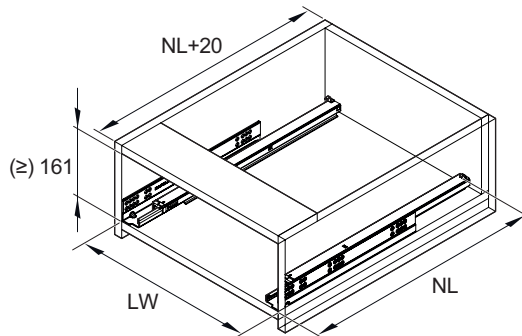

Matrix Box Slim A H128 - synchron

552.22.47x	552.22.48x
552.22.57x	552.22.58x
552.22.77x	552.22.78x

732.25.172

+

i

HDE 22.03.2022

i

* for 19mm Matrix Runner UM A Version