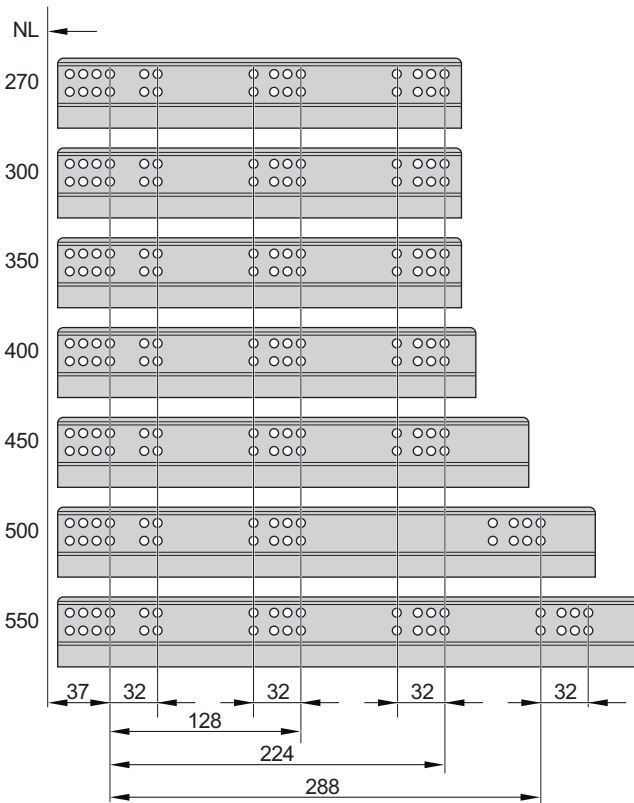

1

732.25.172

HDE 22.03.2022