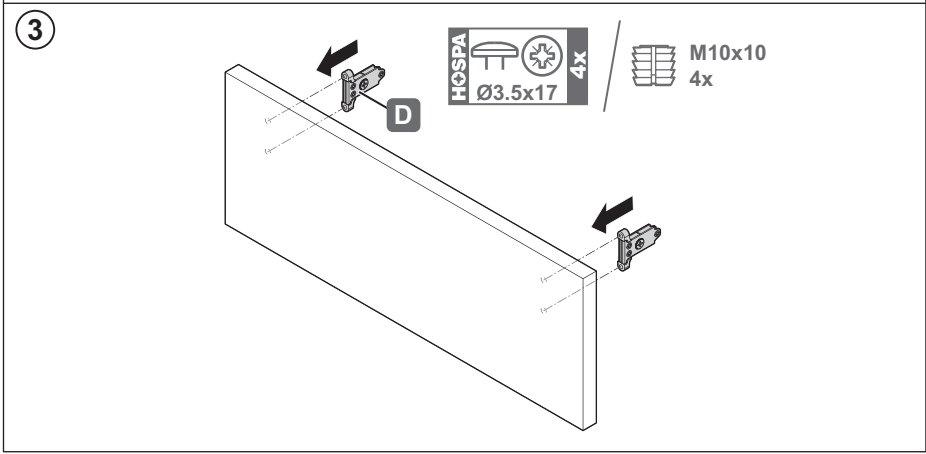

2 PZ2 HCSPA Ø3.5x13 4x VARIANTA Ø3.5x10 0-2x HCSPA Ø3.5x17 4x M10x10 4x

732.25.172

HDE 22.03.2022