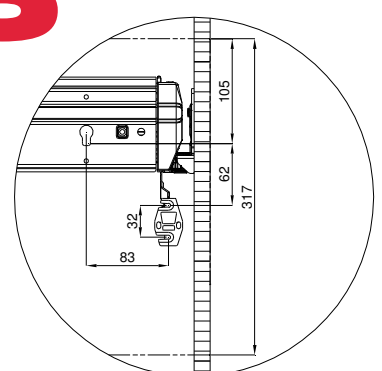

Packungsinhalt / Content:

Anzahl / Number			
Paar / pair	Paar / pair	Paar / pair	St. / pc.

Option / Option:

Hospa
 Ø 3,5 x 17 mm
 Art.-Nr. 015.51.640

Montageanleitung / Mounting Instruction:

1 Montage der ZV-Stange / Mounting CL bar

9

Montage Querprofil /
 Mounting front/back panel

2x 
 pro Querprofil /
 per front/back panel

10

Berechnung Schubstange /
 Calculation profiled rod

$$L = (EBB^* : 2) - 67 \text{ mm}$$

* EBB = Einbaubreite / installation width

11

Berechnung Bohrbild Verriegelungsmechanik System 25/32 /
 Calculation drilling dimensions for locking mechanics System 25/32

	Raster 25	Raster 32
N	21	28
H	72	61

$$A = \frac{EBB^* - 58 \text{ mm}}{2}$$

* EBB = Einbaubreite / installation width

12

Berechnung Bohrbild Feste/Ausziehbare Blende System 25/32 /
 Calculation drilling dimensions for solid/extending cover System 25/32

Feste Blende System 25 /
 Solid cover System 25