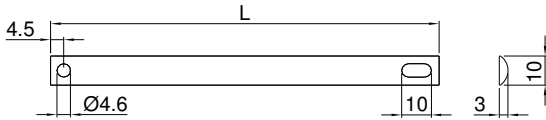

9

Montage Querprofil /
 Mounting front/back panel

2x 
 pro Querprofil /
 per front/back panel

10

Berechnung Schubstange /
 Calculation profiled rod

$$L = (EBB^* : 2) - 67 \text{ mm}$$

* EBB = Einbaubreite / installation width

11

Berechnung Bohrbild Verriegelungsmechanik System 25/32 /
 Calculation drilling dimensions for locking mechanics System 25/32

	Raster 25	Raster 32
N	21	28
H	72	61

$$A = \frac{EBB^* - 58 \text{ mm}}{2}$$

* EBB = Einbaubreite / installation width

12

Berechnung Bohrbild Feste/Ausziehbare Blende System 25/32 /
 Calculation drilling dimensions for solid/extending cover System 25/32

Feste Blende System 25 /
 Solid cover System 25