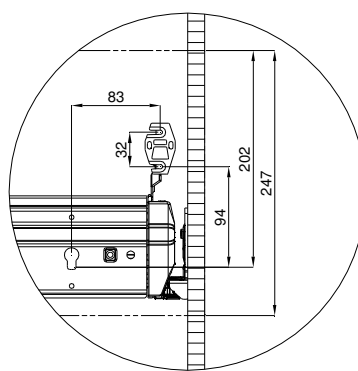

7

Montage Blendenstütze oben /
Mounting front panel support ahead

8

Montage Blendenstütze unten /
Mounting front panel support below