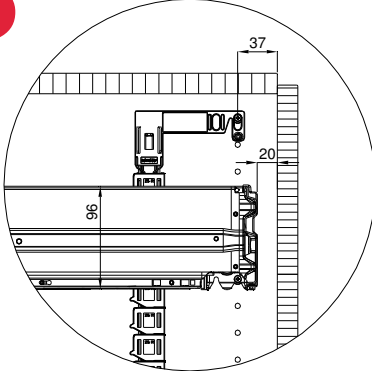

6

Montage hinter Türen /
Mounting behind doors