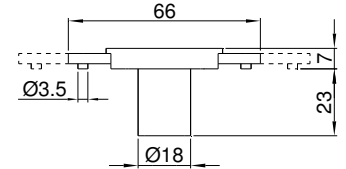

9

Montage Querprofil /
 Mounting front/back panel

2x 
 pro Querprofil /
 per front/back panel

10

Berechnung Schubstange /
 Calculation profiled rod

$$L = (EBB^* : 2) - 67 \text{ mm}$$

* EBB = Einbaubreite / installation width

11

Berechnung Bohrbild Verriegelungsmechanik System 25/32 /
 Calculation drilling dimensions for locking mechanics System 25/32

	Raster 25	Raster 32
N	21	28
H	72	61

$$A = \frac{EBB^* - 58 \text{ mm}}{2}$$

* EBB = Einbaubreite / installation width

12

Berechnung Bohrbild Feste/Ausziehbare Blende System 25/32 /
 Calculation drilling dimensions for solid/extending cover System 25/32

Feste Blende System 25 /
 Solid cover System 25