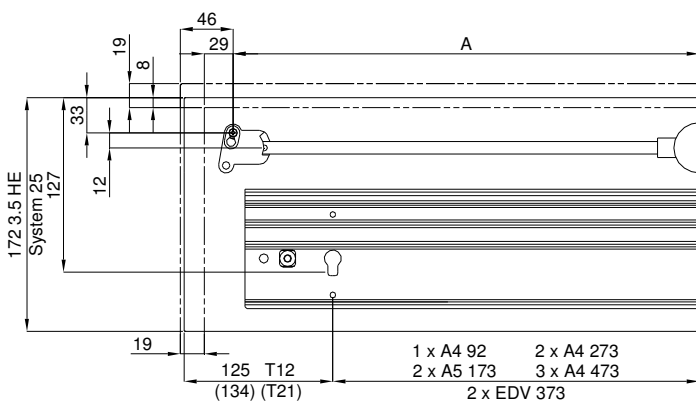

11

Berechnung Bohrbild Verriegelungsmechanik System 25/32 /
 Calculation drilling dimensions for locking mechanics System 25/32

	Raster 25	Raster 32
N	21	28
H	72	61

$$A = \frac{EBB^* - 58 \text{ mm}}{2}$$

* EBB = Einbaubreite / installation width

12

Berechnung Bohrbild Feste/Ausziehbare Blende System 25/32 /
 Calculation drilling dimensions for solid/extending cover System 25/32

Feste Blende System 25 /
 Solid cover System 25

Feste Blende System 32 /
 Solid cover System 32

Ausziehbare Blende System 25 /
 Extending cover System 25

Ausziehbare Blende System 32 /
 Extending cover System 32