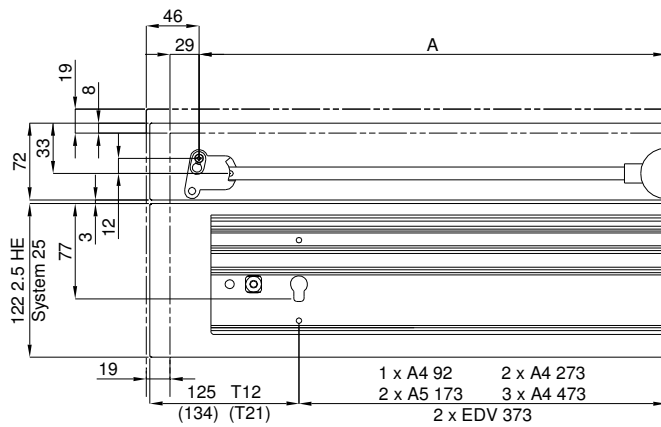

9

Montage Querprofil /
 Mounting front/back panel

2x 
 pro Querprofil /
 per front/back panel

10

Berechnung Schubstange /
 Calculation profiled rod

$$L = (EBB^* : 2) - 67 \text{ mm}$$

* EBB = Einbaubreite / installation width

11

Berechnung Bohrbild Verriegelungsmechanik System 25/32 /
 Calculation drilling dimensions for locking mechanics System 25/32

	Raster 25	Raster 32
N	21	28
H	72	61

$$A = \frac{EBB^* - 58 \text{ mm}}{2}$$

* EBB = Einbaubreite / installation width

12

Berechnung Bohrbild Feste/Ausziehbare Blende System 25/32 /
 Calculation drilling dimensions for solid/extending cover System 25/32

Feste Blende System 25 /
 Solid cover System 25