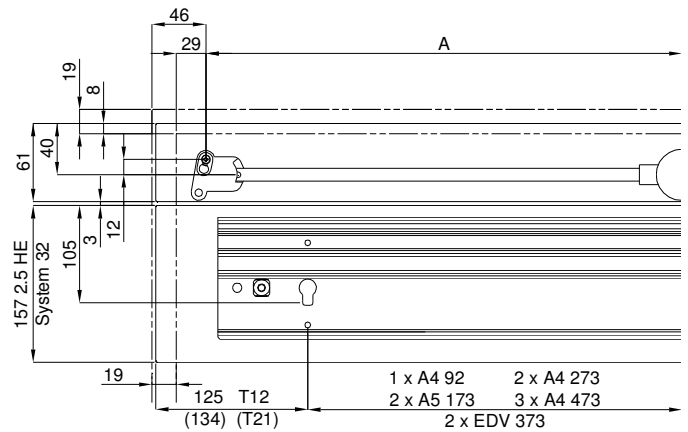

11

Berechnung Bohrbild Verriegelungsmechanik System 25/32 /
 Calculation drilling dimensions for locking mechanics System 25/32

	Raster 25	Raster 32
N	21	28
H	72	61

$$A = \frac{EBB^* - 58 \text{ mm}}{2}$$

* EBB = Einbaubreite / installation width

12

Berechnung Bohrbild Feste/Ausziehbare Blende System 25/32 /
 Calculation drilling dimensions for solid/extending cover System 25/32

Feste Blende System 25 /
 Solid cover System 25

Feste Blende System 32 /
 Solid cover System 32

Ausziehbare Blende System 25 /
 Extending cover System 25

Ausziehbare Blende System 32 /
 Extending cover System 32