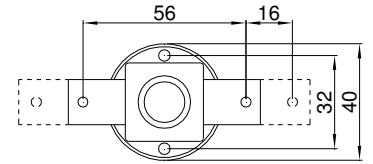

9

Montage Querprofil /
 Mounting front/back panel

2x 
 pro Querprofil /
 per front/back panel

10

Berechnung Schubstange /
 Calculation profiled rod

$$L = (EBB^* : 2) - 67 \text{ mm}$$

* EBB = Einbaubreite / installation width

11

Berechnung Bohrbild Verriegelungsmechanik System 25/32 /
 Calculation drilling dimensions for locking mechanics System 25/32

	Raster 25	Raster 32
N	21	28
H	72	61

$$A = \frac{EBB^* - 58 \text{ mm}}{2}$$

* EBB = Einbaubreite / installation width

12

Berechnung Bohrbild Feste/Ausziehbare Blende System 25/32 /
 Calculation drilling dimensions for solid/extending cover System 25/32

Feste Blende System 25 /
 Solid cover System 25