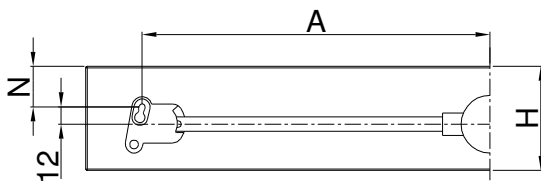

9

Montage Querprofil /
 Mounting front/back panel

2x 
 pro Querprofil /
 per front/back panel

10

Berechnung Schubstange /
 Calculation profiled rod

$$L = (EBB^* : 2) - 67 \text{ mm}$$

* EBB = Einbaubreite / installation width

11

Berechnung Bohrbild Verriegelungsmechanik System 25/32 /
 Calculation drilling dimensions for locking mechanics System 25/32

	Raster 25	Raster 32
N	21	28
H	72	61

$$A = \frac{EBB^* - 58 \text{ mm}}{2}$$

* EBB = Einbaubreite / installation width

12

Berechnung Bohrbild Feste/Ausziehbare Blende System 25/32 /
 Calculation drilling dimensions for solid/extending cover System 25/32

Feste Blende System 25 /
 Solid cover System 25